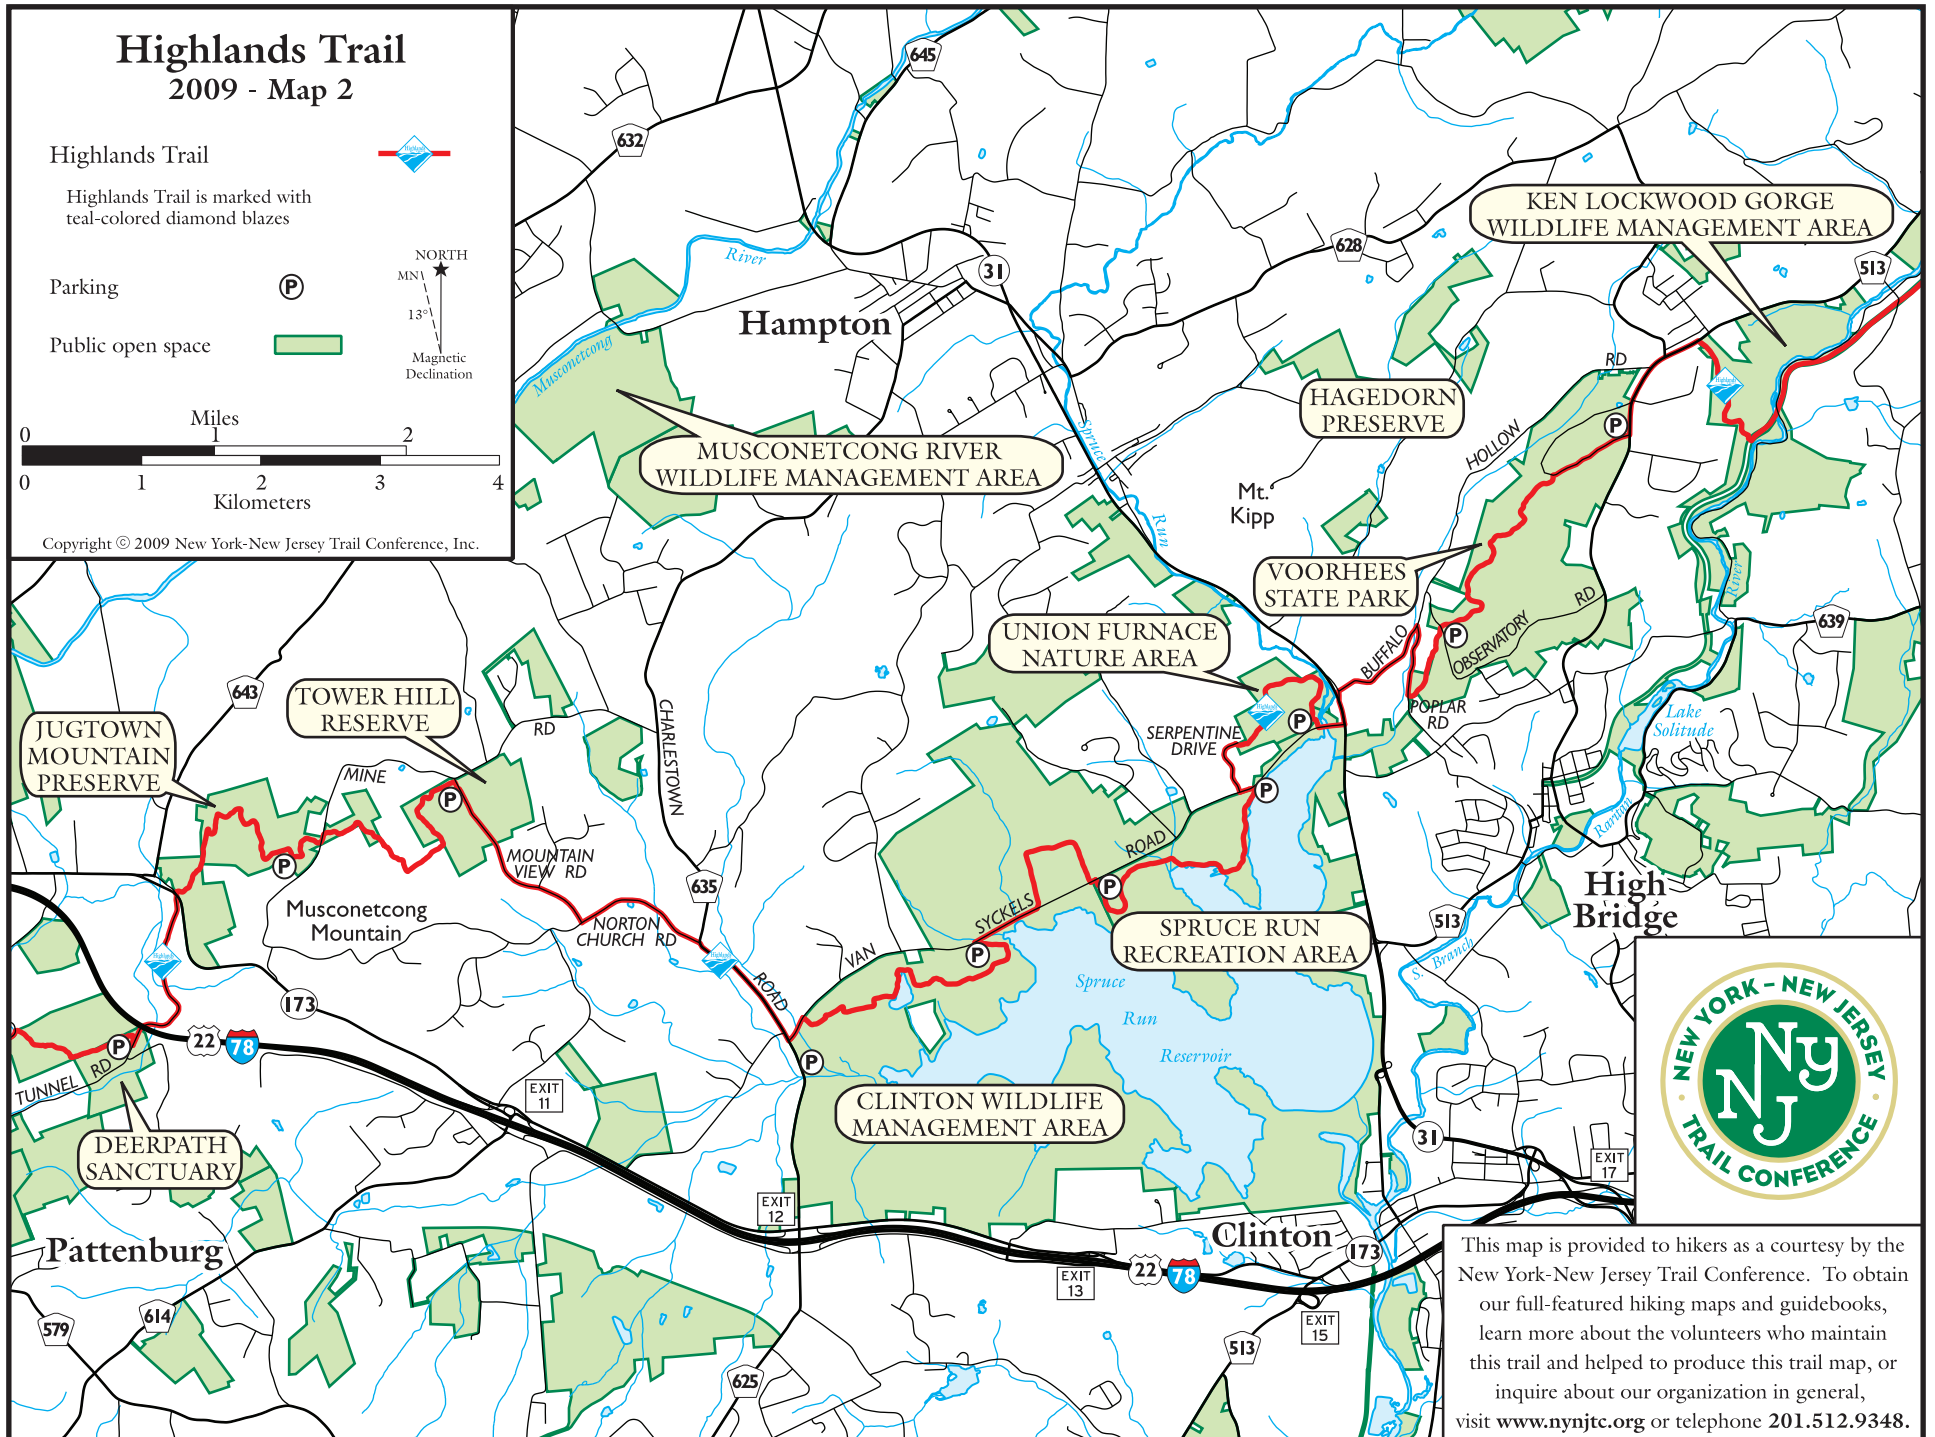

Highlands Trail

2009 - Map 2

Highlands Trail

Highlands Trail is marked with teal-colored diamond blazes

Parking

Public open space

NORTH
MNA
13°
Magnetic
Declination

Copyright © 2009 New York-New Jersey Trail Conference, Inc.